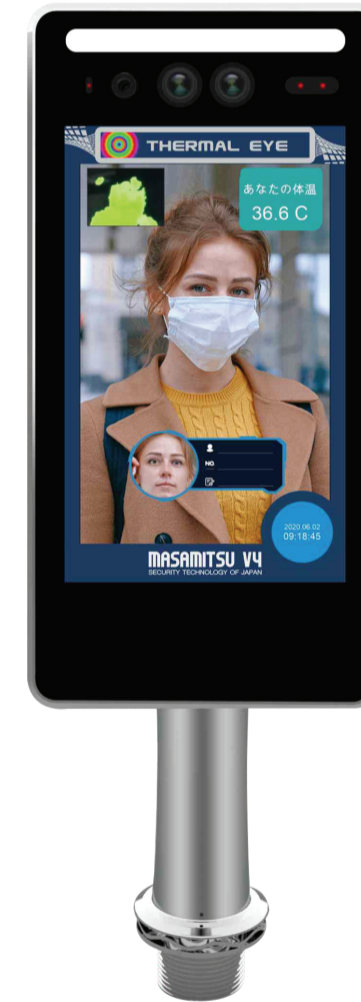

## MASAMITSU V4

### NETWORK ACCESS CONTROL CAMERAS

MSACV4-FD2005-Lx

MSACV4-FD2007-Px

MSACV4-FD2007-Ex

MSACV4-FFD2007-Ex

MSACV4-FFD2005-Px

MSACV4-FWD2005-Lx