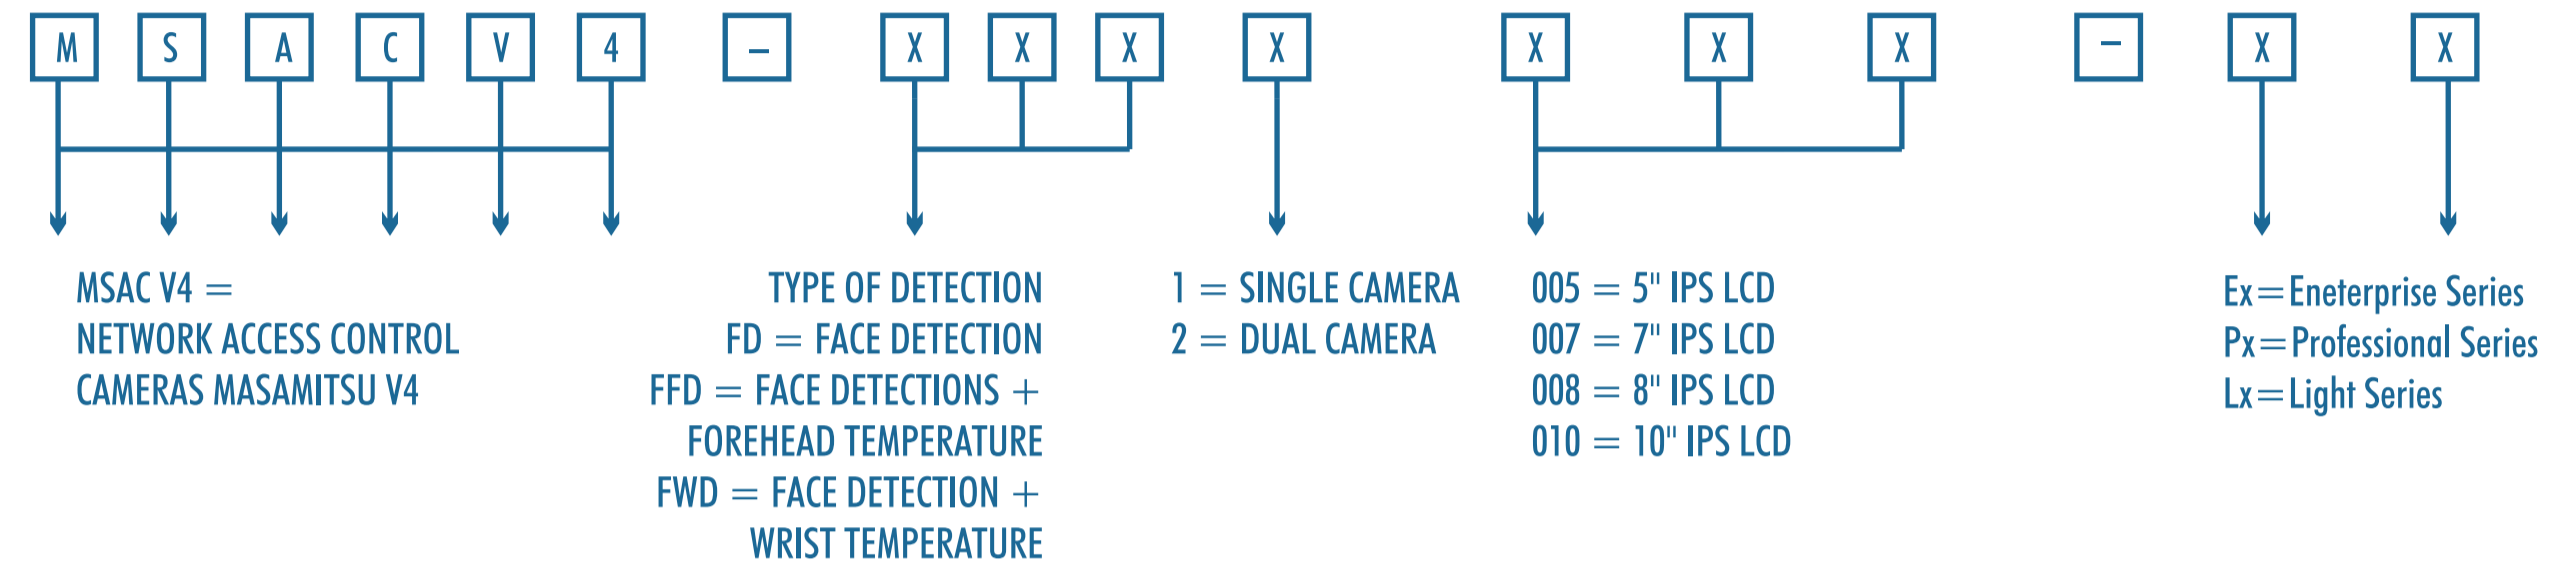

## MASAMITSU V4

### NETWORK ACCESS CONTROL CAMERAS

MSACV4-FD2005-Lx

MSACV4-FD2007-Px

MSACV4-FD2007-Ex

MSACV4-FFD2007-Ex

MSACV4-FFD2005-Px

MSACV4-FWD2005-Lx